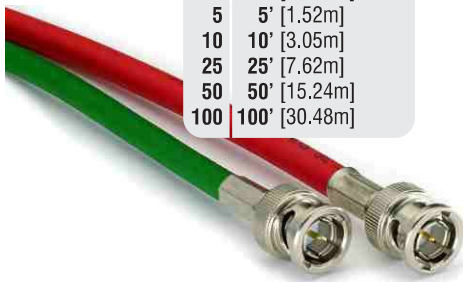

BNC Patchcords

Audio Patchcords

Model Number

PC - [ ] - [ ]

Patchcord Type

- **B** Bantam
- **L** Longframe

Patchcord Length

1	1'	[300mm]
1.5	1.5'	[450mm]
2	2'	[600mm]
3	3'	[900mm]
4	4'	[1200mm]
6	6'	[1800mm]
10	10'	[3.05m]

Color

- **BLACK**
- **RED**
- **GREEN**
- **BLUE**
- **YELLOW**
- **PURPLE**
- **ORANGE**
- **WHITE**

For 110 Ohm AES/EBU Digital and Analog Audio Application

example... BPC-2-GREEN